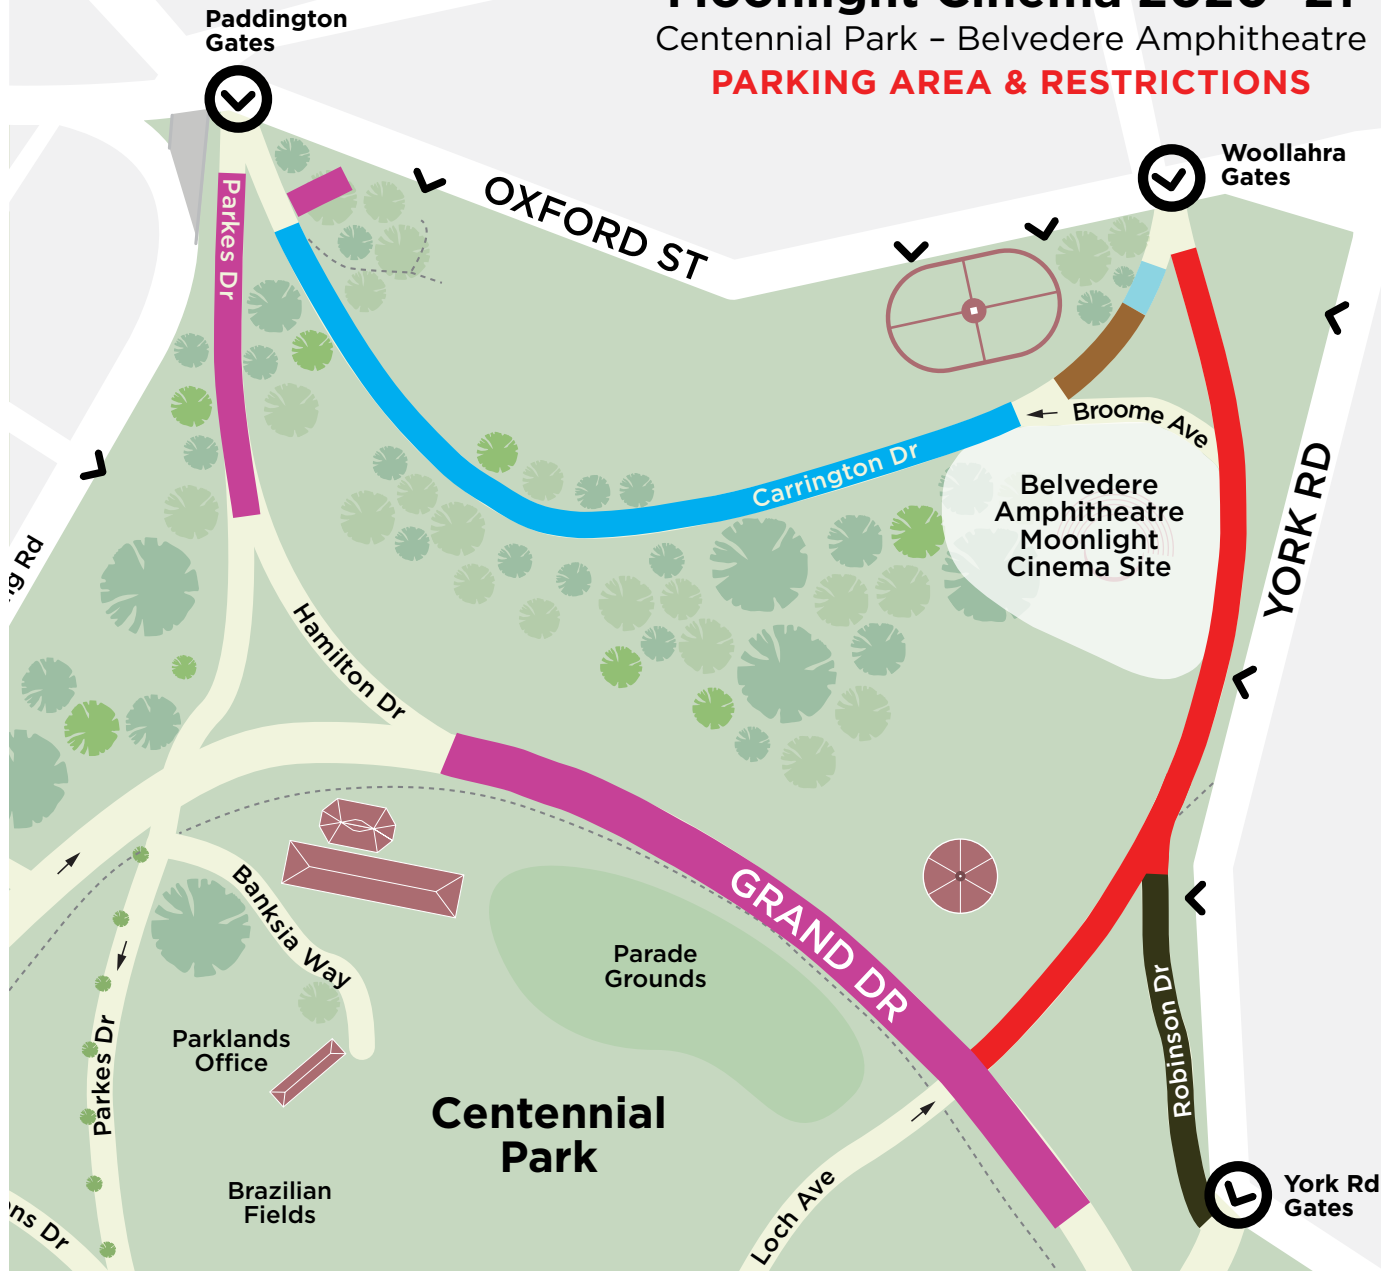

Moonlight Cinema 2020-21

Centennial Park - Belvedere Amphitheatre

PARKING AREA & RESTRICTIONS

KEY

- CLEARWAY 5.30pm-6pm/
Parking Area 1
- Parking Area 2
- Parking Area 3
- Patron Set Down Area
- Mobility Parking Area
- CLEARWAY 6pm-1am/
No Parking Area