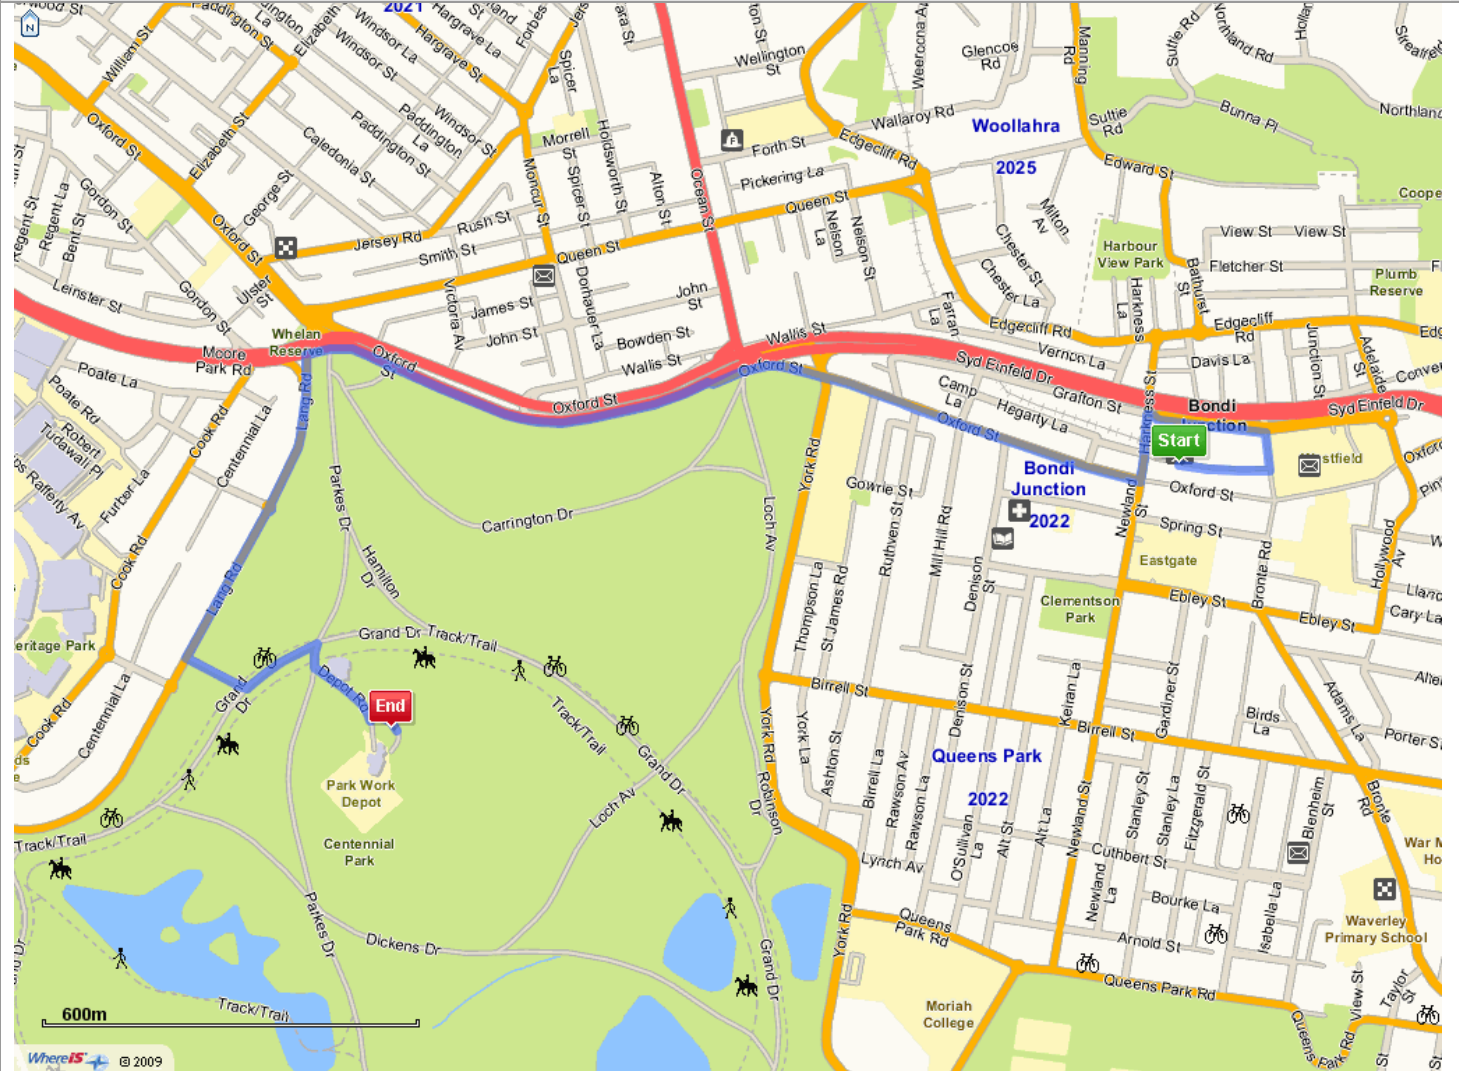

Centennial Parklands
Getting to the Parklands from Bondi Junction Station
A guide for teachers

DIRECTIONS

Start:

Bondi Junction Train Station
Grosvenor La, Bondi Junction, NSW 2022

- Continue on **Grosvenor La**, Bondi Junction - head towards **Grosvenor St** at Bondi Junction Train Station (on left)
- Turn left onto **Grosvenor St**, Bondi Junction at **Westfield**
- Turn left onto **Grafton St**, Bondi Junction
- Turn left onto **Harkness St**, Bondi Junction
- Turn right onto **Oxford St**, Bondi Junction at **Church In The Market Place**
- Veer left onto **Moore Park Rd**, Centennial Park
- Turn left onto **Lang Rd**, Centennial Park
- At the roundabout - take the 1st exit onto **Lang Rd**, Centennial Park
- Turn left onto **Jervois Av**, Centennial Park
- Turn left onto **Grand Dr**, Centennial Park
- Turn right onto **Parkes Dr**, Centennial Park
- Veer left onto **Banksia Way**, Centennial Park
- Arrive at **Banksia Way**, Centennial Park

End:

Centennial Park
Banksia Way, Centennial Park, NSW 2021
Distance: 3km
Time: 15min

MAP

- Directions courtesy of WhereIs.com.au