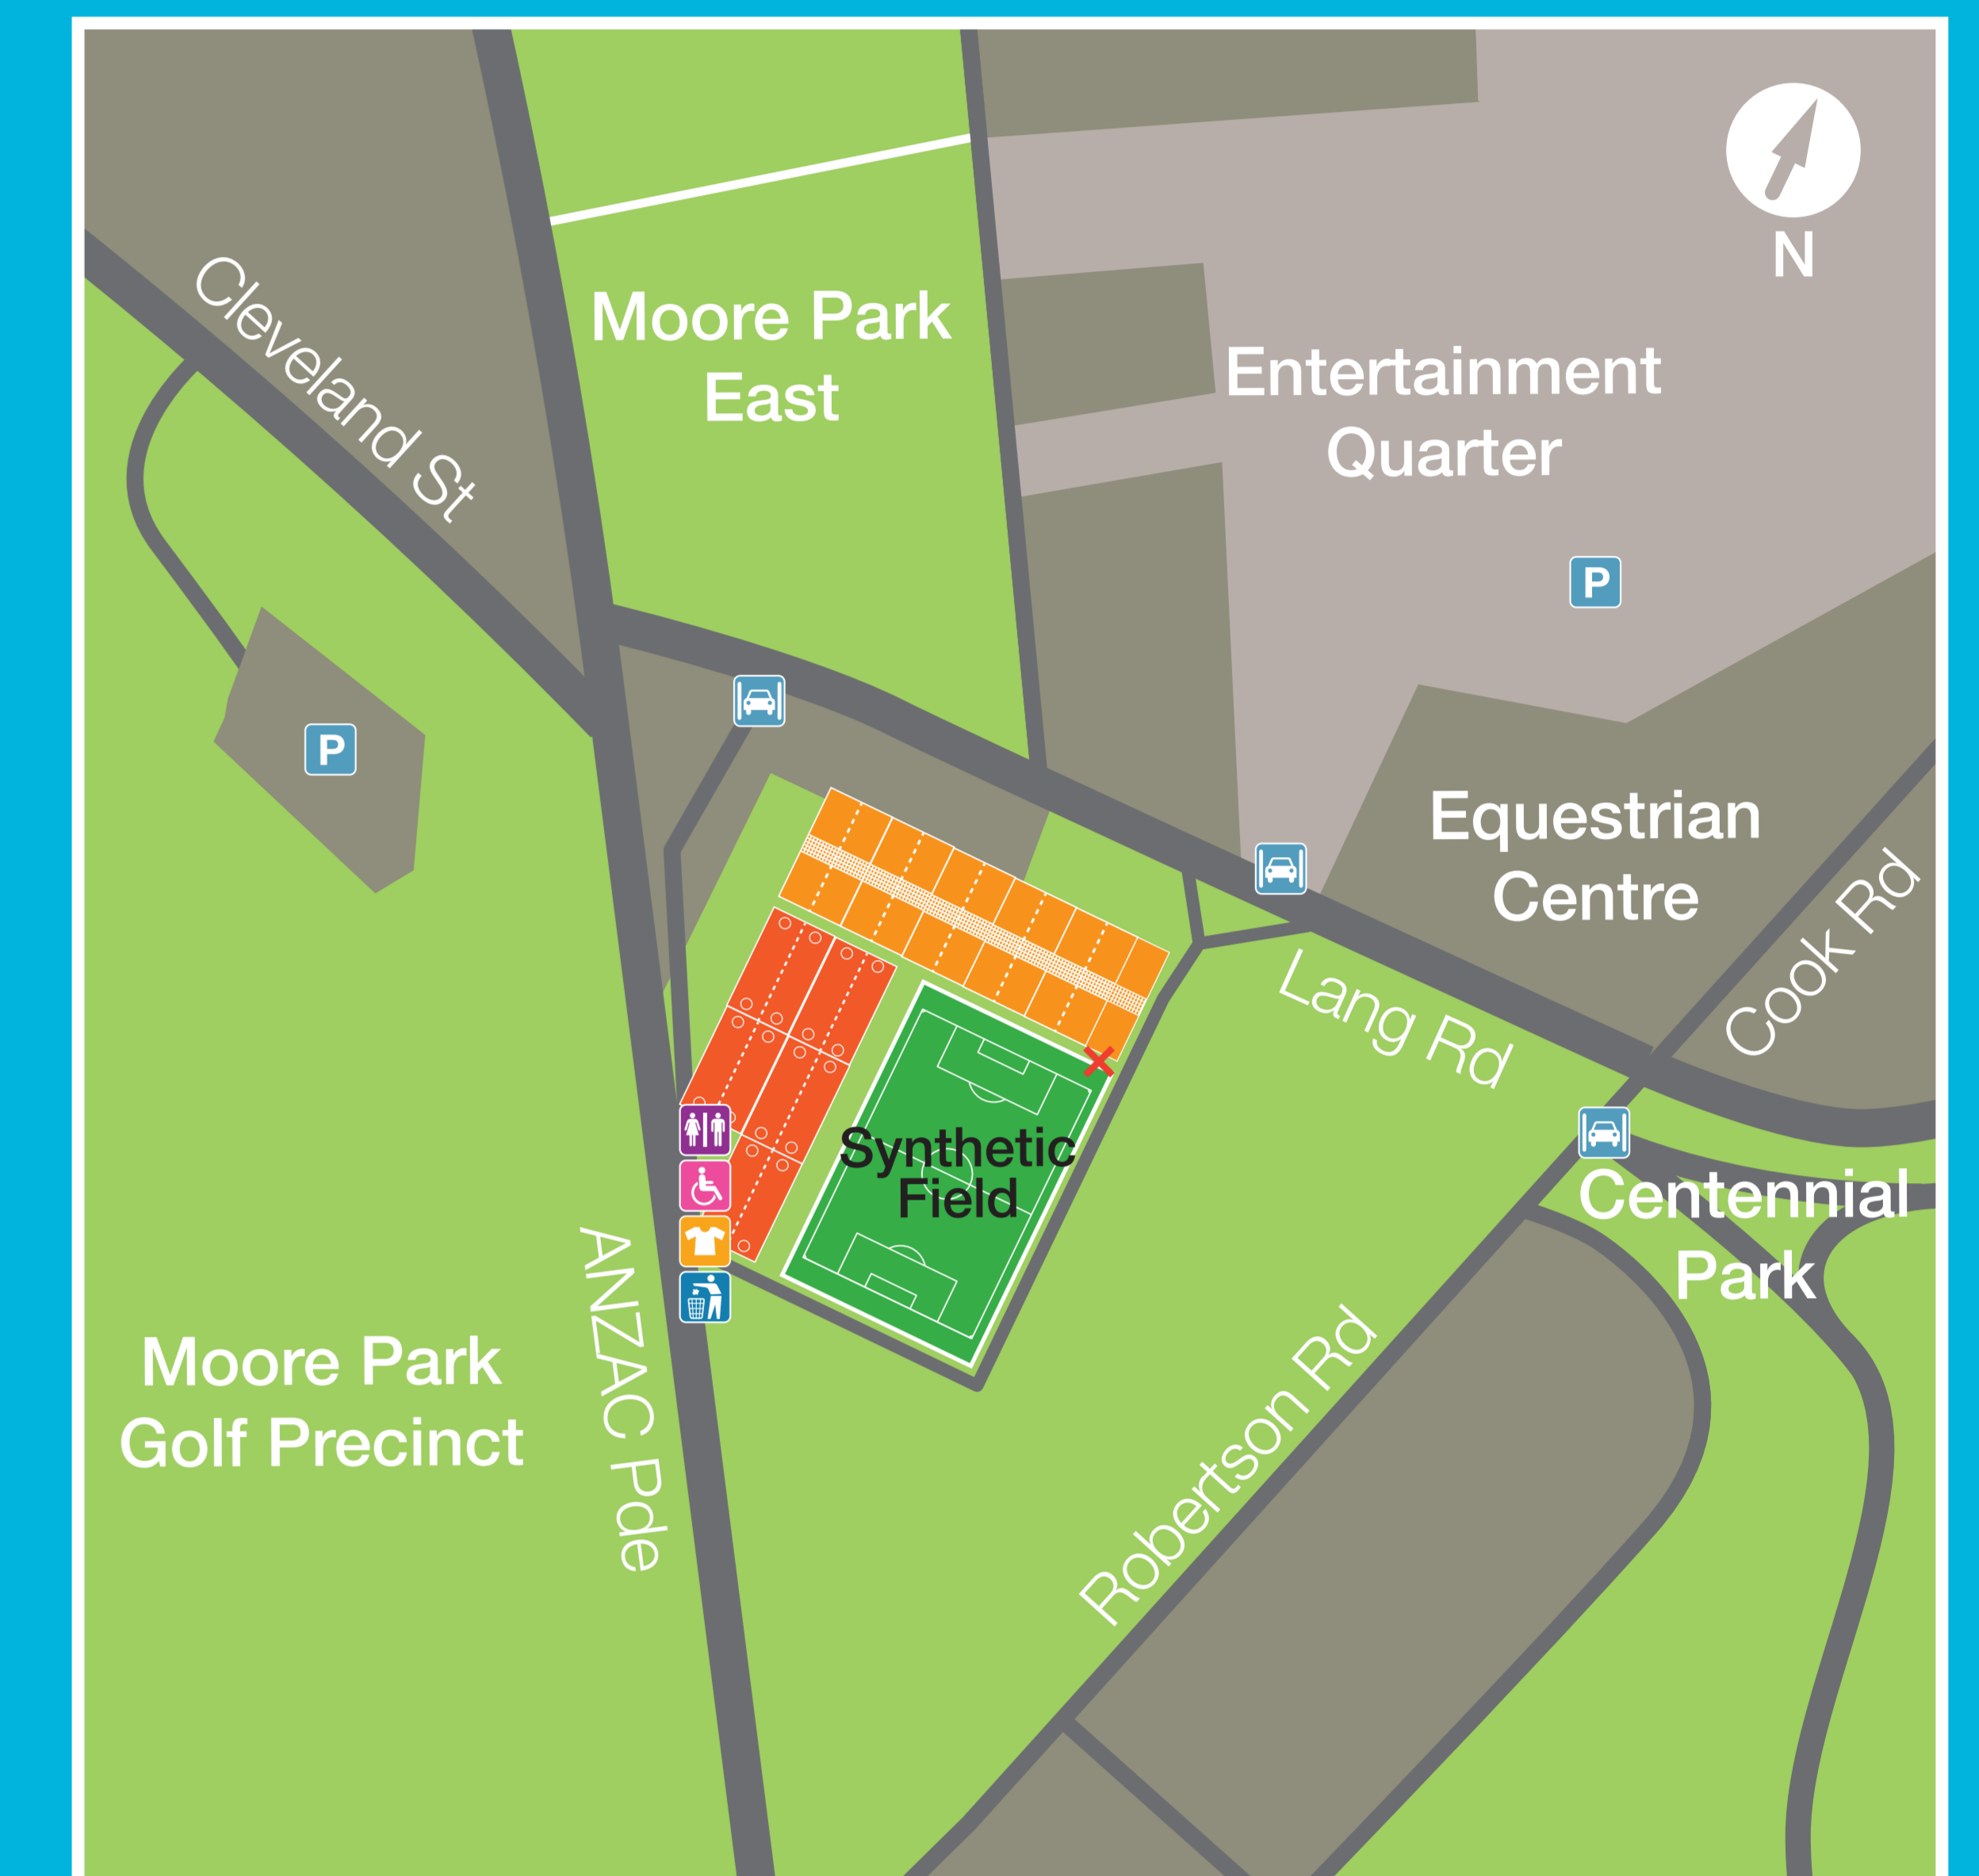

Moore Park Synthetic Field

TOWARDS LANG RD & ENTERTAINMENT QUARTER

You are here

You are here

LOCAL AREA MAP

TOWARDS ANZAC PDE & MOORE PARK GOLF

TOWARDS ROBERTSON RD

- Toilets
- Accessible Toilets
- Change Rooms
- Entry Gate
- Parking
- Recycling & Waste Bin
- Netball Courts
- Tennis Courts
- Synthetic Field

Full field Soccer and Rugby markings

Small sided court markings

For more information and online bookings go to our web page or scan:

centennialparklands.com.au/syntheticfield
24 hour emergency: 0412 718 611