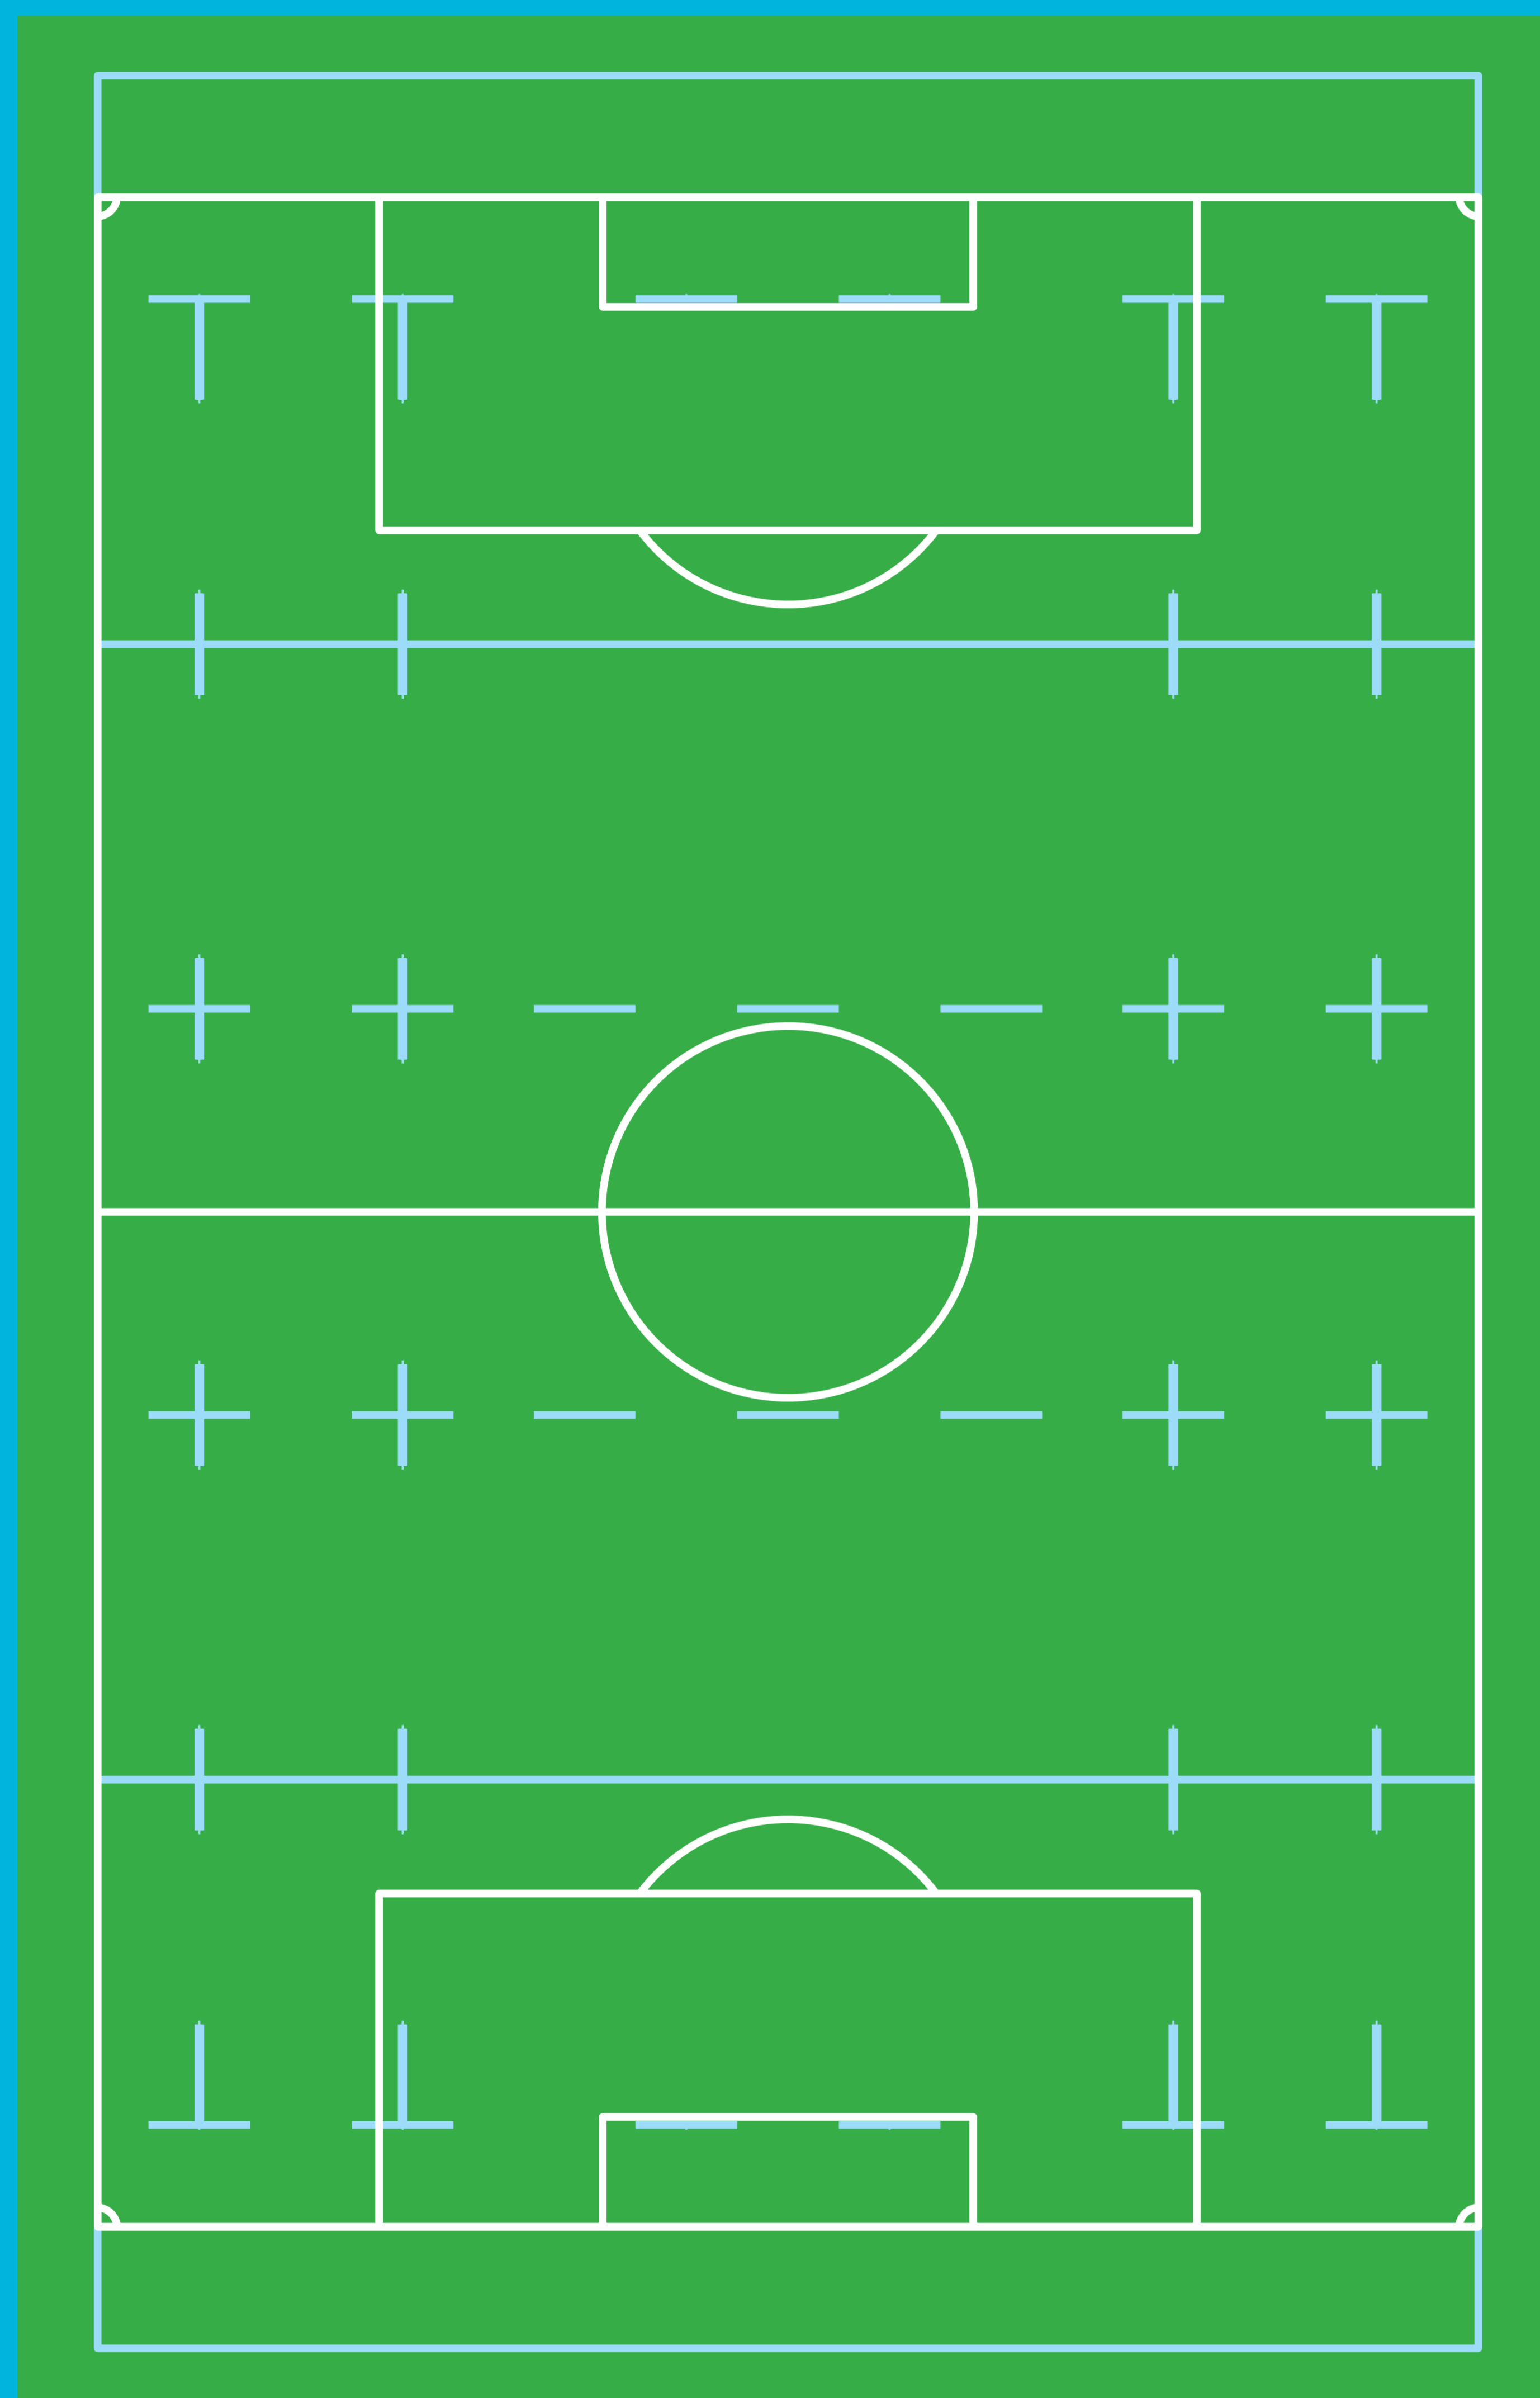

Moore Park Synthetic Field

TOWARDS LANG RD & ENTERTAINMENT QUARTER

You are here

You are here

LOCAL AREA MAP

TOWARDS ANZAC PDE & MOORE PARK GOLF

TOWARDS ROBERTSON RD

- Toilets
- Accessible Toilets
- Change Rooms
- Entry Gate
- Parking
- Recycling & Waste Bin
- Netball Courts
- Tennis Courts
- Synthetic Field