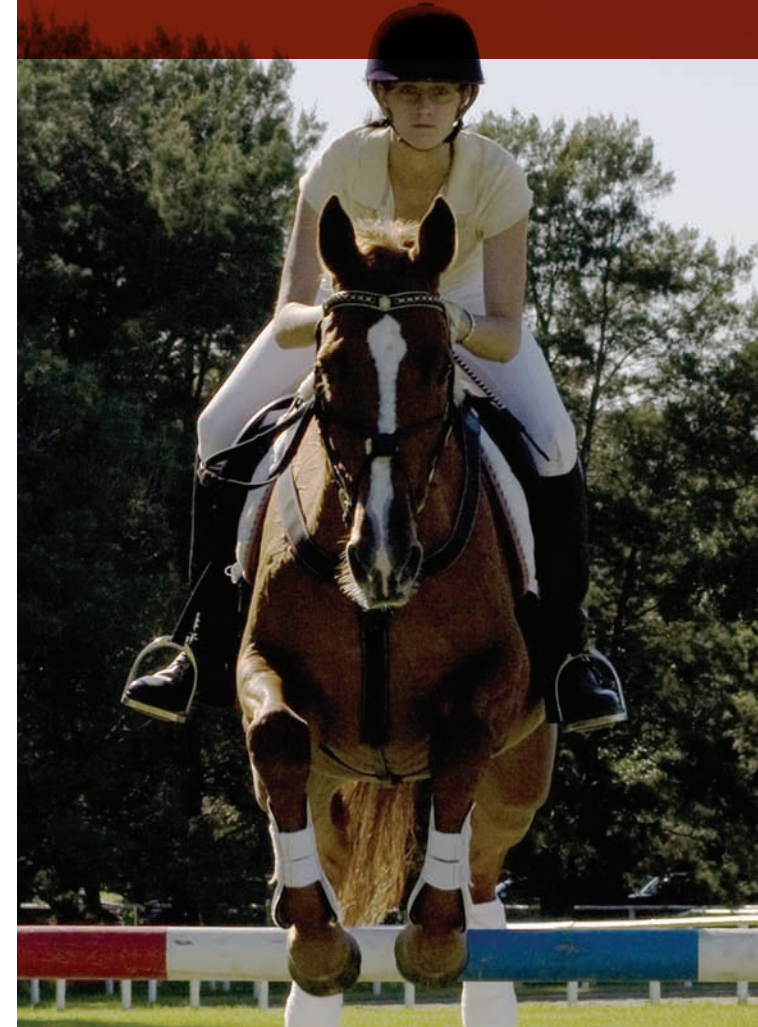

Contact us

Centennial Parklands Equestrian Centre
114-120 Lang Road, Centennial Park NSW 2021
Phone (02) 9332 2809
Email cpec@cp.nsw.gov.au
www.cpequestrian.com.au

CENTENNIAL parklands
is living Sydney

Learn. Ride. Stable. In the heart of the city.