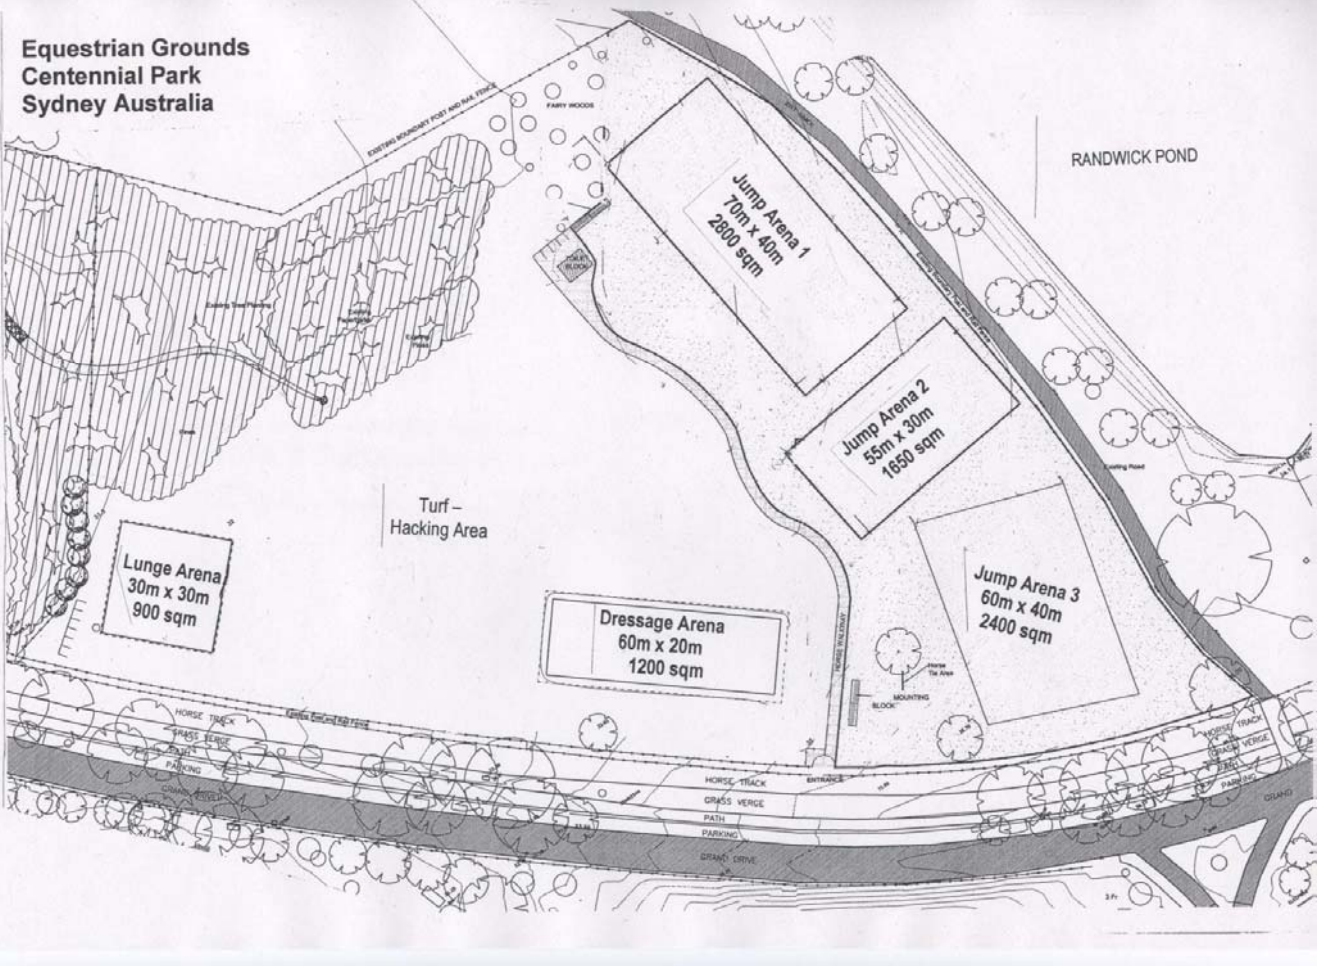

**Equestrian Grounds
Centennial Park
Sydney Australia**

RANDWICK POND

Lunge Arena
30m x 30m
900 sqm

Turf-
Hacking Area

Dressage Arena
60m x 20m
1200 sqm

Jump Arena 1
70m x 40m
2800 sqm

Jump Arena 2
55m x 30m
1650 sqm

Jump Arena 3
60m x 40m
2400 sqm

HORSE TRACK
GRASS VERGE
PATH
PARKING
DRAIN CURVE